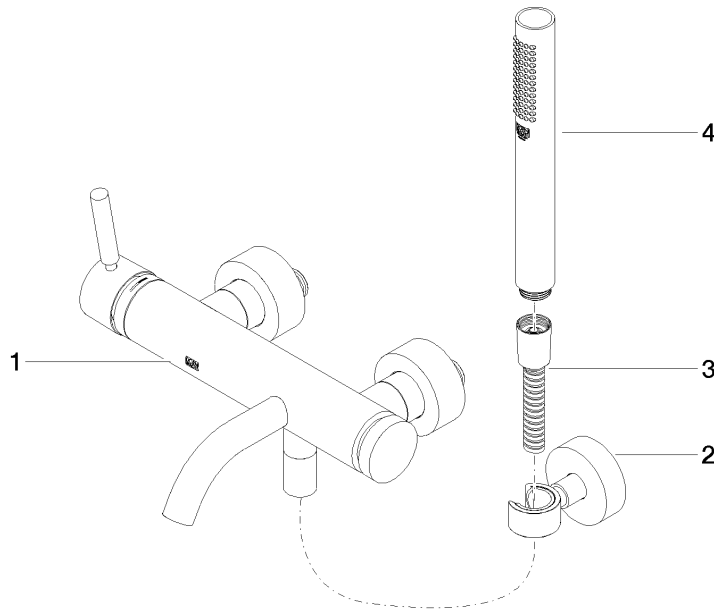

33 233 660

- spout: circular, air-enriched flow
- max. flow 14 l/min at 3 bar flow pressure
- Hand shower: COMPACT RAIN, max. flow rate 6.8 l/min (at 3 bar)
- complete hand shower set with anti-scale system
- automatic bath/shower diverter
- 202mm projection
- slide-on rosettes Ø 60 mm
- gauge 150 mm - 15 mm
- 1/2" connection
- metal shower hose 1250mm with integrated anti-twist protection
- shower holder rosette Ø 57mm

33 233 660

mm [inches]

**Flow rate chart**

**Certificates**

Belgaqua\_21-025- LGA\_29687. WRAS\_2207043.  
27\_1.

33 233 660

Parts for other finishes can be found here: Brushed Platinum

**Spare parts list**

No.	Item Number	Name	Quantity used	Delivery time
1	33 200 660-00	META Single-lever bath mixer for wall mounting without shower set - Chrome	1	10
2	28 050 920-00	holder	1	60
3	90 30 02 072 00-00	Metal shower hose 1/2" x 3/8" x 1250 mm - Chrome	1	10
4	90 12 11 140 30-00	shower	1	10