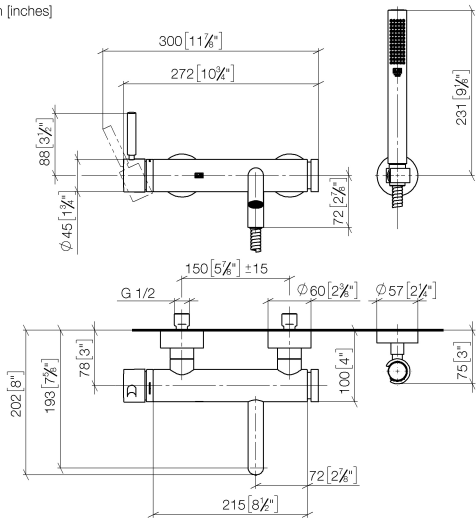

33 233 660

- spout: circular, air-enriched flow
- max. flow 14 l/min at 3 bar flow pressure
- Hand shower: COMPACT RAIN, max. flow rate 6.8 l/min (at 3 bar)
- complete hand shower set with anti-scale system
- automatic bath/shower diverter
- 202mm projection
- slide-on rosettes Ø 60 mm
- gauge 150 mm - 15 mm
- 1/2" connection
- metal shower hose 1250mm with integrated anti-twist protection
- shower holder rosette Ø 57mm

33 233 660

mm [inches]

**Flow rate chart**

**Certificates**

Belgaqua\_21-025- LGA\_29687. WRAS\_2207043.  
27\_1.

33 233 660

Parts for other finishes can be found here: Brushed Platinum

**Spare parts list**

No.	Item Number	Name	Quantity used	Delivery time
1	33 200 660-00	META Single-lever bath mixer for wall mounting without shower set - Chrome	1	10
2	28 050 920-00	holder	1	60
3	90 30 02 072 00-00	Metal shower hose 1/2" x 3/8" x 1250 mm - Chrome	1	10
4	90 12 11 140 30-00	shower	1	10