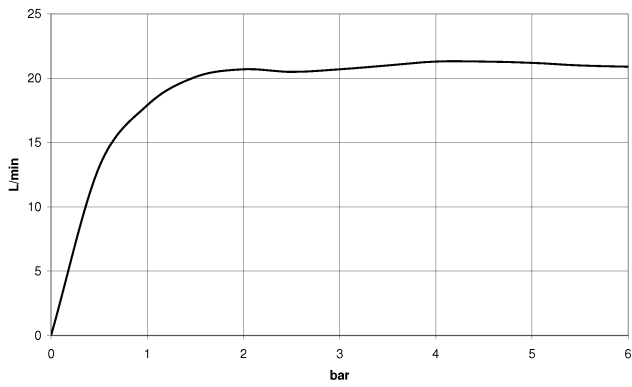

33 233 660

- spout: circular, air-enriched flow
- max. flow 14 l/min at 3 bar flow pressure
- Hand shower: COMPACT RAIN, max. flow rate 6.8 l/min (at 3 bar)
- complete hand shower set with anti-scale system
- automatic bath/shower diverter
- 202mm projection
- slide-on rosettes Ø 60 mm
- gauge 150 mm - 15 mm
- 1/2" connection
- metal shower hose 1250mm with integrated anti-twist protection
- shower holder rosette Ø 57mm

Intrinsic protection against back flow.

	Chrome	33 233 660-00
	Brushed Platinum	33 233 660-06
	Dark Chrome	33 233 660-19
	Light Gold	33 233 660-26
	Brushed Light Gold	33 233 660-27
	Matte Black	33 233 660-33
	Brushed Bronze	33 233 660-42
	Brushed Champagne (22kt Gold)	33 233 660-46
	Champagne (22kt Gold)	33 233 660-47
	Brushed Chrome	33 233 660-93
	Brushed Dark Platinum	33 233 660-99

33 233 660

mm [inches]

**Flow rate chart**

**Certificates**

Belgaqua\_21-025- LGA\_29687. WRAS\_2207043.  
27\_1.

33 233 660

Parts for other finishes can be found here: Brushed Platinum

**Spare parts list**